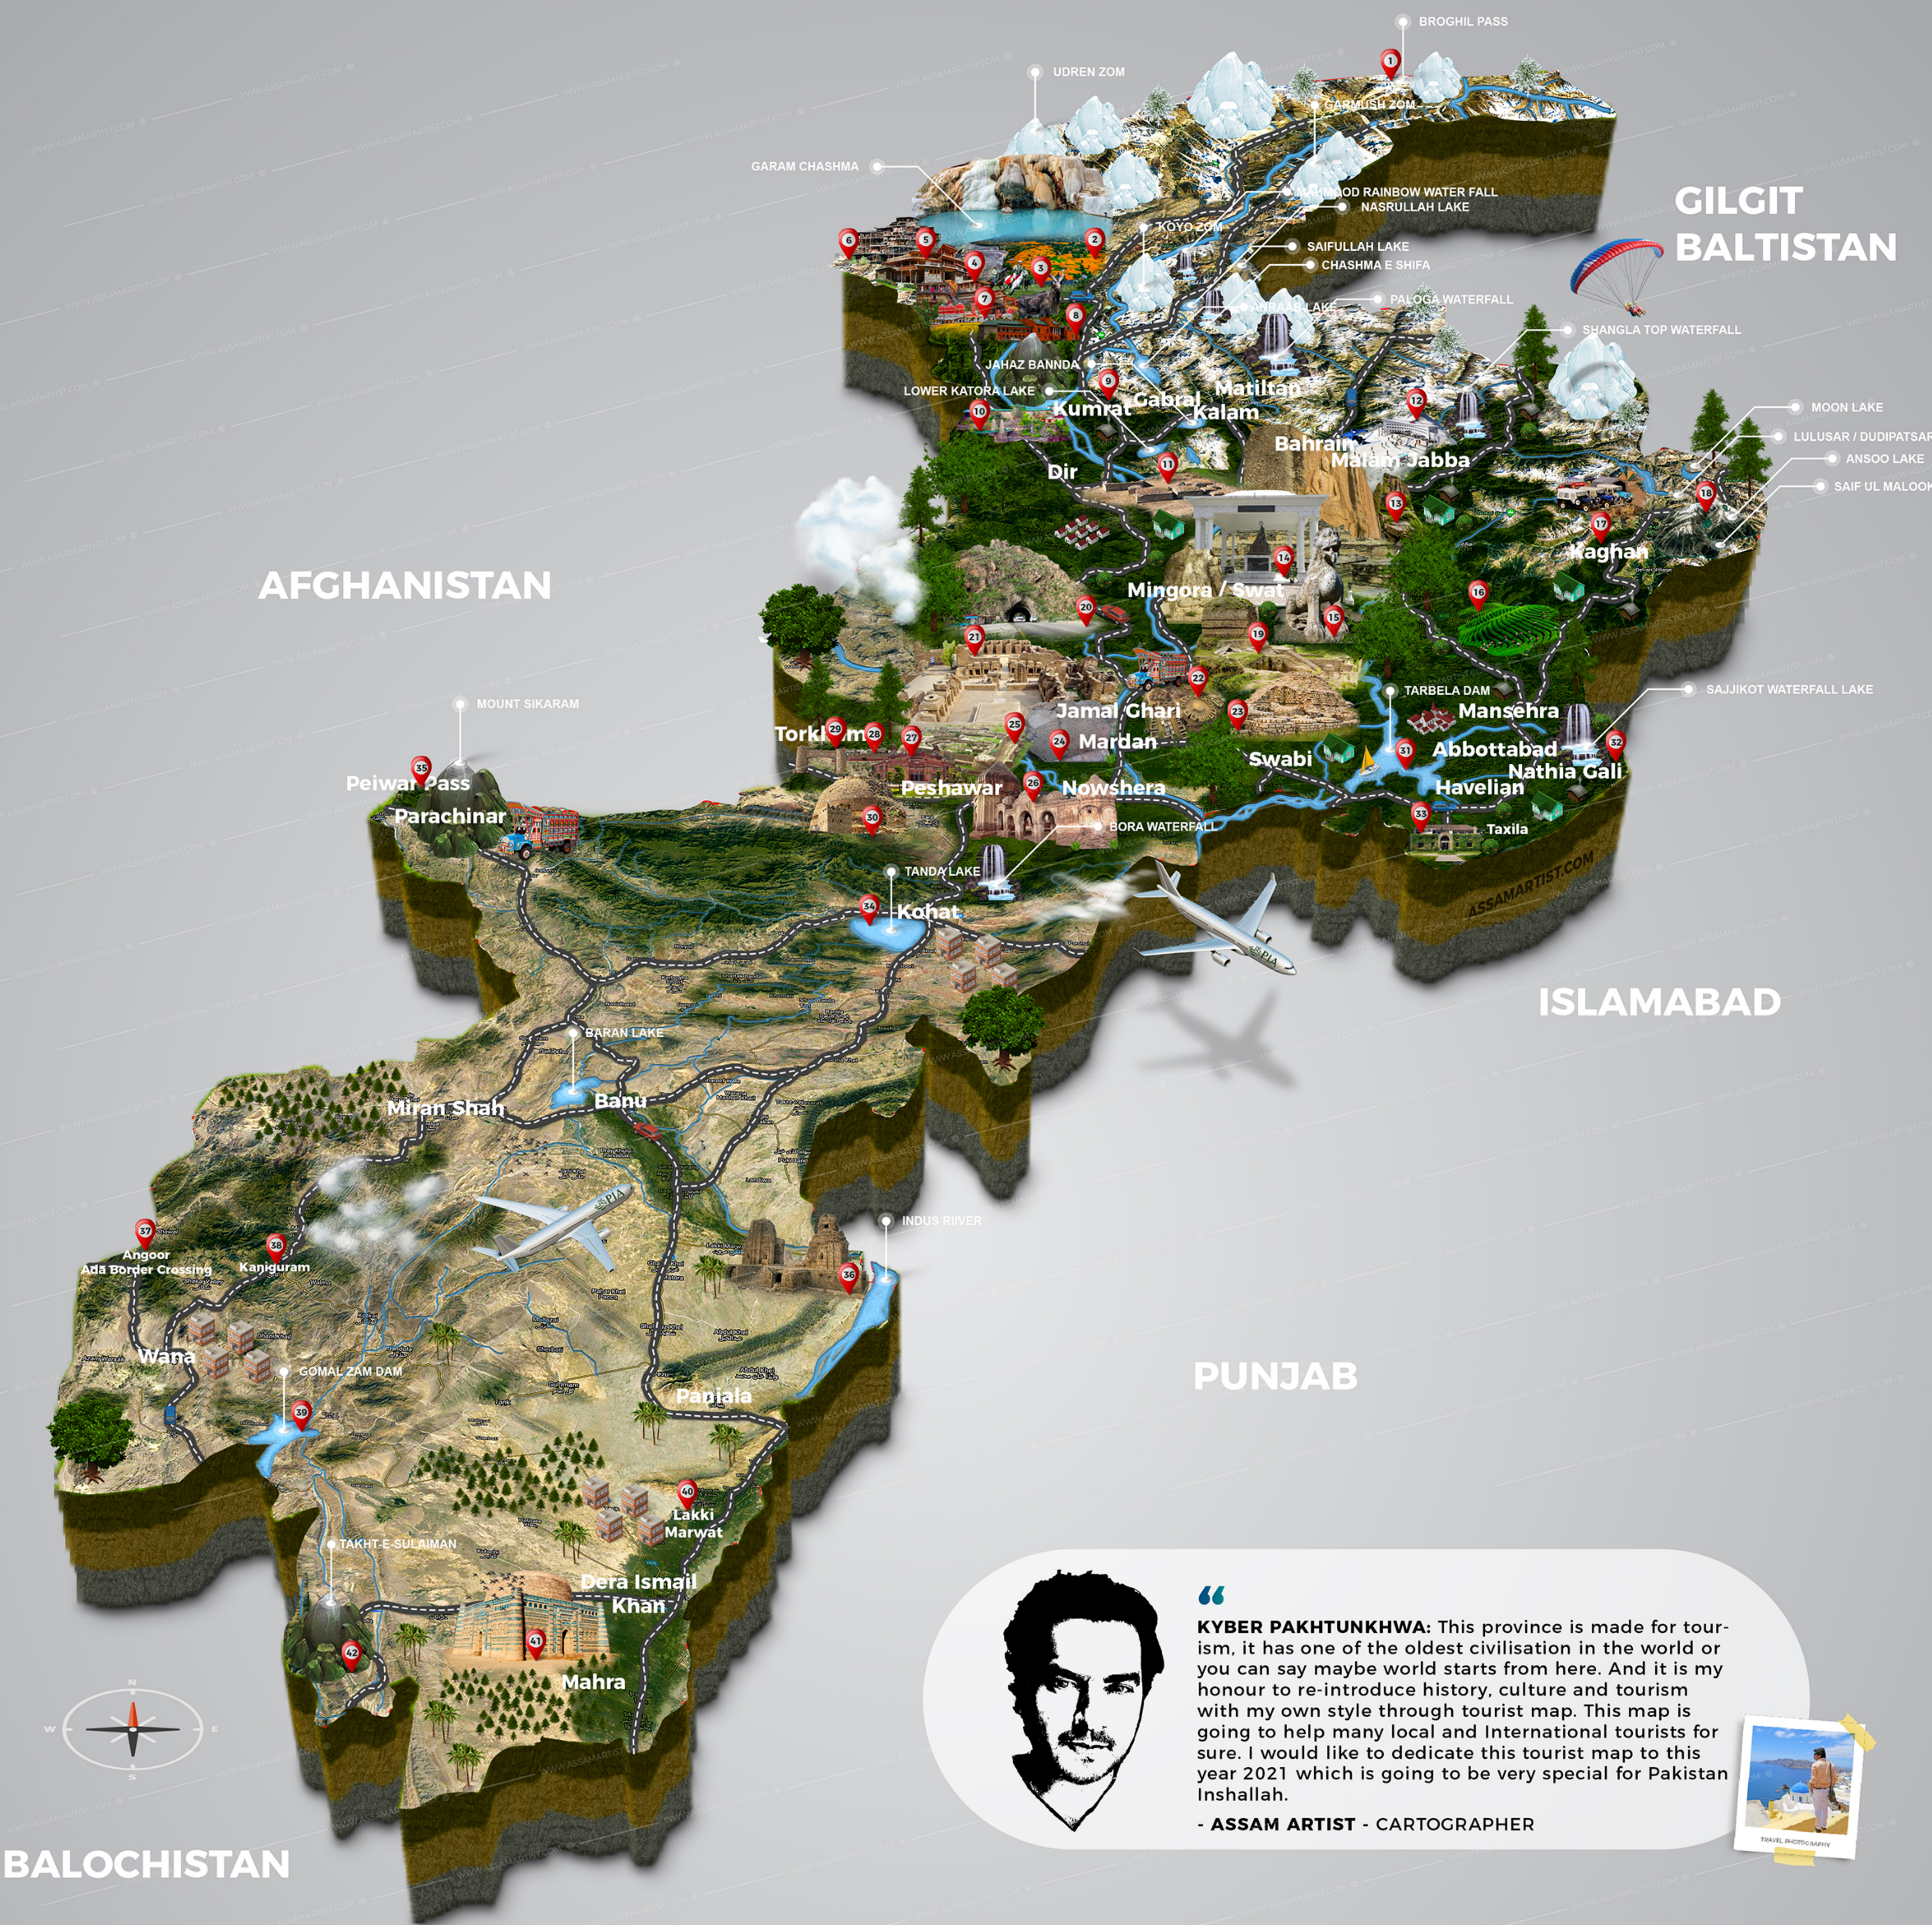

- The Pakistani Traveller Assam Artist -

KHYBER PAKHTUNKHWA TOURIST ATTRACTIONS MAP

All CopyRights are Reserved by AssamArtist

“
KYBER PAKHTUNKHWA: This province is made for tourism, it has one of the oldest civilisation in the world or you can say maybe world starts from here. And it is my honour to re-introduce history, culture and tourism with my own style through tourist map. This map is going to help many local and International tourists for sure. I would like to dedicate this tourist map to this year 2021 which is going to be very special for Pakistan Inshallah.
- ASSAM ARTIST - CARTOGRAPHER

ATTRACTIONS

- | | |
|-------------------------------|------------------------------|
| 1- Broghil Pass | 22- Jamal Ghari |
| 2- Ayun Valley | 23- Rani Ghat Buddhist Ruins |
| 3- Shandoor National Park | 24- Shahbaz Ghari |
| 4- Rumbur Valley | 25- Bala Hisar Fort |
| 5- Bumburet / Kalash Museum | 26- Gor Khatri |
| 6- Kalash / Birir Valley | 27- Peshawar Museum |
| 7- Shahi Masjid Chitral | 28- Shagai Fort |
| 8- Chitral Fort | 29- Khyber Pass Peshawar |
| 9- Kumrat Valley | 30- Sphola Stupa |
| 10- Nagar Fort | 31- Tarbela Dam |
| 11- Andan Dheri | 32- Thandiani Top View |
| 12- The Tomb of Malik Ayaz | 33- Taxila Museum |
| 13- Malam Jaba Ski & Resort | 34- Tanda Dam |
| 14- Swat Museum | 35- Peiwar Pass / Parachinar |
| 15- Butkara 1 | 36- Kafir Kot |
| 16- Shinkiari Tea Plantations | 37- Angoor Ada Border |
| 17- Kaghan | 38- Kaniguram |
| 18- Saif-ul-Malook | 39- Gomal Zam Dam |
| 19- Shingardar Stupa | 40- Lakki Marwat |
| 20- Malakand Pass | 41- Lal Mahra Tombs |
| 21- Takht-i-Bahi Monastery | 42- Takht-e-Sulaimani |